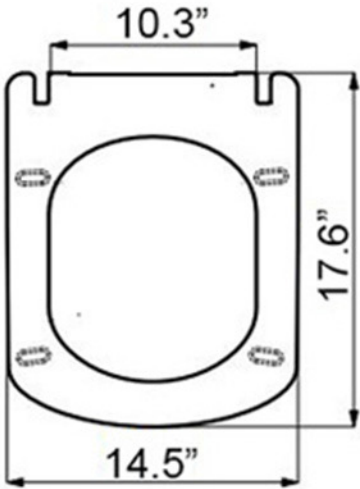

### Codes & Standards:

- ADA Compliant

\* WS Bath Collections reserves the right to revise dimensions or information on this sheet without notice

<b>Collection</b> Elegant	<b>Model</b>   Elegant EG321+1103	<b>Dimensions Metric</b> <i>1 inch = 2.54 cm</i> <i>1 inch = 25.4 mm</i>	 1051 Lea Drive - Collegeville, PA 19426 Tel. 215 513 9400 - Fax 610 831 0215 <a href="http://www.ws bathcollections.com">www.ws bathcollections.com</a> - <a href="mailto:info@ws bathcollectins.com">info@ws bathcollectins.com</a>
------------------------------	--------------------------------------	--	---

# Product Specs Sheets

**Collection**  
Elegant

**Model** |  
Elegant EG321+1103

Dimensions Metric  
1 inch = 2.54 cm  
1 inch = 25.4 mm

1051 Lea Drive - Collegeville, PA 19426  
Tel. 215 513 9400 - Fax 610 831 0215  
[www.ws bathcollections.com](http://www.ws bathcollections.com) - [info@ws bathcollectins.com](mailto:info@ws bathcollectins.com)

# Product Specs Sheets

**Collection**  
Elegant

**Model** |  
Elegant EG321+1103

Dimensions Metric  
*1 inch = 2.54 cm*  
*1 inch = 25.4 mm*

1051 Lea Drive - Collegeville, PA 19426  
 Tel. 215 513 9400 - Fax 610 831 0215  
[www.ws bathcollections.com](http://www.ws bathcollections.com) - [info@ws bathcollectins.com](mailto:info@ws bathcollectins.com)