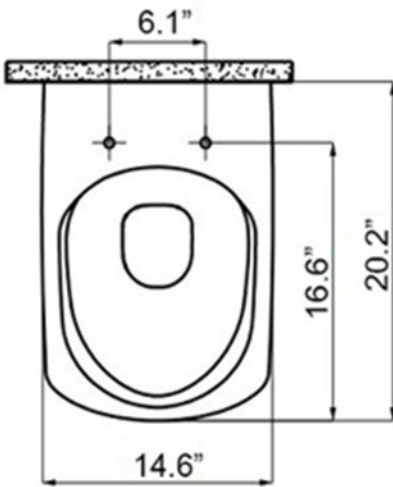

### Features

- One Piece Toilet (Water Closet)
- Constructed of durable, easy to clean ceramic, rimless bowl
- Rectangular bowl is ideal for baths with limited space
- Wall mount installation saves space and offers clean appearance
- Concealed wash let and supply for seamless installation
- Flow Rate: 1.28 GPF
- Toilet Seat and Cover (Free KC0903), Soft Close, Included
- Actuator, Carrier, and Tank sold separately (Recommended Brand: Geberit)
- Made in Europe
- Covered Under WS Bath Collections 1 Year Limited Warranty

### Codes & Standards:

- ADA Compliant

\* WS Bath Collections reserves the right to revise dimensions or information on this sheet without notice

<b>Collection</b> Elegant	<b>Model</b>   Elegant EG321+1103	<b>Dimensions Metric</b> <i>1 inch = 2.54 cm</i> <i>1 inch = 25.4 mm</i>	 1051 Lea Drive - Collegeville, PA 19426 Tel. 215 513 9400 - Fax 610 831 0215 <a href="http://www.ws bathcollections.com">www.ws bathcollections.com</a> - <a href="mailto:info@ws bathcollectins.com">info@ws bathcollectins.com</a>
------------------------------	--------------------------------------	--	---

# Product Specs Sheets

**Collection**  
Elegant

**Model** |  
Elegant EG321+1103

Dimensions Metric  
1 inch = 2.54 cm  
1 inch = 25.4 mm

1051 Lea Drive - Collegeville, PA 19426  
Tel. 215 513 9400 - Fax 610 831 0215  
[www.ws bathcollections.com](http://www.ws bathcollections.com) - [info@ws bathcollectins.com](mailto:info@ws bathcollectins.com)

# Product Specs Sheets

**Collection**  
Elegant

**Model** |  
Elegant EG321+1103

Dimensions Metric  
*1 inch = 2.54 cm*  
*1 inch = 25.4 mm*

1051 Lea Drive - Collegeville, PA 19426  
 Tel. 215 513 9400 - Fax 610 831 0215  
[www.ws bathcollections.com](http://www.ws bathcollections.com) - [info@ws bathcollectins.com](mailto:info@ws bathcollectins.com)