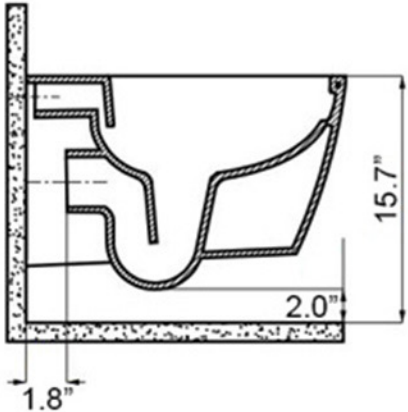

### Features

- One Piece Toilet (Water Closet)
- Constructed of durable, easy to clean ceramic, rimless bowl
- Rectangular bowl is ideal for baths with limited space
- Wall mount installation saves space and offers clean appearance
- Concealed wash let and supply for seamless installation
- Flow Rate: 1.28 GPF
- Toilet Seat and Cover (Free KC0903), Soft Close, Included
- Actuator, Carrier, and Tank sold separately (Recommended Brand: Geberit)
- Made in Europe
- Covered Under WS Bath Collections 1 Year Limited Warranty

### Codes & Standards:

- ADA Compliant

\* WS Bath Collections reserves the right to revise dimensions or information on this sheet without notice

<b>Collection</b> Elegant	<b>Model</b>   Elegant EG321+1103	<b>Dimensions Metric</b> <i>1 inch = 2.54 cm</i> <i>1 inch = 25.4 mm</i>	 1051 Lea Drive - Collegeville, PA 19426 Tel. 215 513 9400 - Fax 610 831 0215 <a href="http://www.ws bathcollections.com">www.ws bathcollections.com</a> - <a href="mailto:info@ws bathcollectins.com">info@ws bathcollectins.com</a>
------------------------------	--------------------------------------	--	---

# Product Specs Sheets

**Collection**  
Elegant

**Model** |  
Elegant EG321+1103

Dimensions Metric  
1 inch = 2.54 cm  
1 inch = 25.4 mm

1051 Lea Drive - Collegeville, PA 19426  
Tel. 215 513 9400 - Fax 610 831 0215  
[www.ws bathcollections.com](http://www.ws bathcollections.com) - [info@ws bathcollectins.com](mailto:info@ws bathcollectins.com)

# Product Specs Sheets

**Collection**  
Elegant

**Model** |  
Elegant EG321+1103

Dimensions Metric  
*1 inch = 2.54 cm*  
*1 inch = 25.4 mm*

1051 Lea Drive - Collegeville, PA 19426  
 Tel. 215 513 9400 - Fax 610 831 0215  
[www.ws bathcollections.com](http://www.ws bathcollections.com) - [info@ws bathcollectins.com](mailto:info@ws bathcollectins.com)