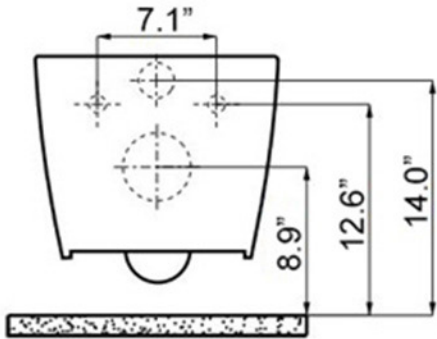

### Codes & Standards:

- ADA Compliant

\* WS Bath Collections reserves the right to revise dimensions or information on this sheet without notice

<b>Collection</b> Elegant	<b>Model</b>   Elegant EG321+1103	<b>Dimensions Metric</b> <i>1 inch = 2.54 cm</i> <i>1 inch = 25.4 mm</i>	 1051 Lea Drive - Collegeville, PA 19426 Tel. 215 513 9400 - Fax 610 831 0215 <a href="http://www.ws bathcollections.com">www.ws bathcollections.com</a> - <a href="mailto:info@ws bathcollectins.com">info@ws bathcollectins.com</a>
------------------------------	--------------------------------------	--	---

# Product Specs Sheets

**Collection**  
Elegant

**Model** |  
Elegant EG321+1103

Dimensions Metric  
1 inch = 2.54 cm  
1 inch = 25.4 mm

1051 Lea Drive - Collegeville, PA 19426  
Tel. 215 513 9400 - Fax 610 831 0215  
[www.ws bathcollections.com](http://www.ws bathcollections.com) - [info@ws bathcollectins.com](mailto:info@ws bathcollectins.com)

# Product Specs Sheets

**Collection**  
Elegant

**Model** |  
Elegant EG321+1103

Dimensions Metric  
*1 inch = 2.54 cm*  
*1 inch = 25.4 mm*

1051 Lea Drive - Collegeville, PA 19426  
 Tel. 215 513 9400 - Fax 610 831 0215  
[www.ws bathcollections.com](http://www.ws bathcollections.com) - [info@ws bathcollectins.com](mailto:info@ws bathcollectins.com)