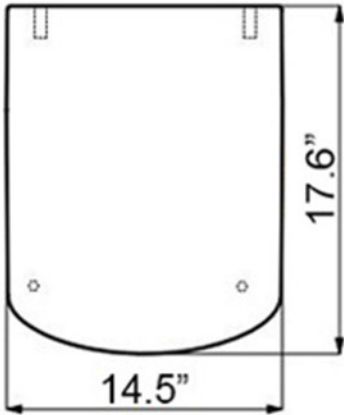

### Codes & Standards:

- ADA Compliant

\* WS Bath Collections reserves the right to revise dimensions or information on this sheet without notice

<b>Collection</b> Elegant	<b>Model</b>   Elegant EG321+1103	<b>Dimensions Metric</b> <i>1 inch = 2.54 cm</i> <i>1 inch = 25.4 mm</i>	 1051 Lea Drive - Collegeville, PA 19426 Tel. 215 513 9400 - Fax 610 831 0215 <a href="http://www.ws bathcollections.com">www.ws bathcollections.com</a> - <a href="mailto:info@ws bathcollectins.com">info@ws bathcollectins.com</a>
------------------------------	--------------------------------------	--	---

# Product Specs Sheets

**Collection**  
Elegant

**Model** |  
Elegant EG321+1103

Dimensions Metric  
1 inch = 2.54 cm  
1 inch = 25.4 mm

1051 Lea Drive - Collegeville, PA 19426  
Tel. 215 513 9400 - Fax 610 831 0215  
[www.ws bathcollections.com](http://www.ws bathcollections.com) - [info@ws bathcollectins.com](mailto:info@ws bathcollectins.com)

# Product Specs Sheets

**Collection**  
Elegant

**Model** |  
Elegant EG321+1103

Dimensions Metric  
*1 inch = 2.54 cm*  
*1 inch = 25.4 mm*

1051 Lea Drive - Collegeville, PA 19426  
 Tel. 215 513 9400 - Fax 610 831 0215  
[www.ws bathcollections.com](http://www.ws bathcollections.com) - [info@ws bathcollectins.com](mailto:info@ws bathcollectins.com)